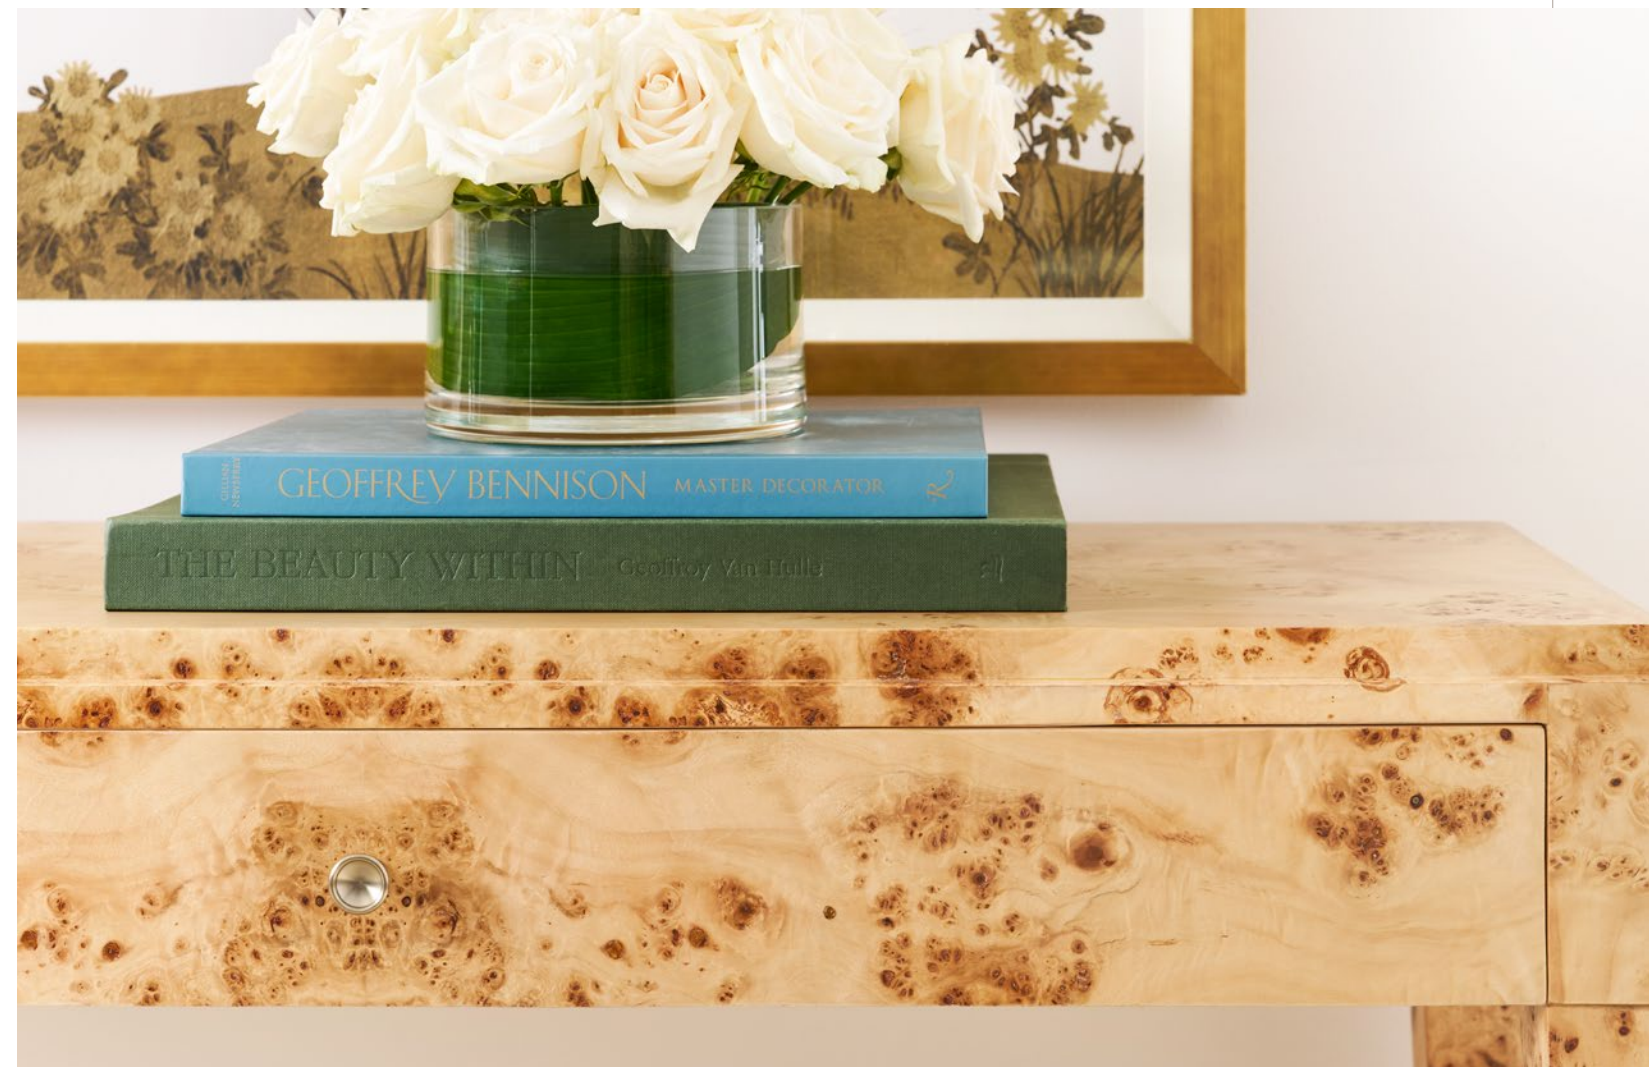

VMA-512 Etta Console Table